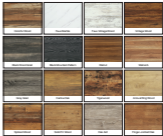

WOOD BOARD PATTERN

New Arrival

SOLID WOOD COLLECTION

CONTEMPORARY DESIGN WITH A TOUCH OF RUSTIC CHARM

MOGA FOOT
 120x80x75cm
 120x80x75cm

MOGA PLEGGI
 120x80x75cm
 120x80x75cm

MOGA PEGGE
 40x40x45cm
 40x40x45cm